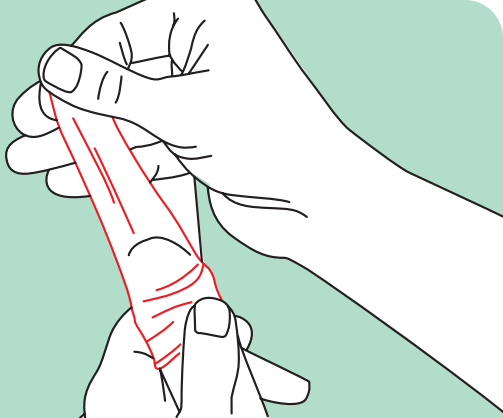

**retrait
du préservatif**